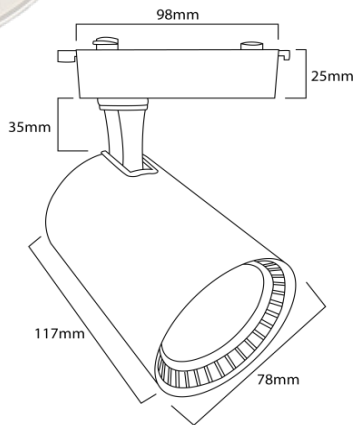

Imitos ECO Series Track Light

Model	TR16-20W
Power	20W
Colour	Black or White
Lumen	1630lm
CCT	3000K, 4000K, 6000K
Beam	24°
CRI	80Ra
Chipset	COB
Input	220-240V 50/60Hz 0.2A
P.Factor	>0.5Pf
Material	Aluminium Body with PVC Track Adaptor
Lifetime	5000Hours
Protection	IP20
Weight	195g ±5%
Packing(1pc)	L x W x H = 115 x 80 x 187mm ±2%